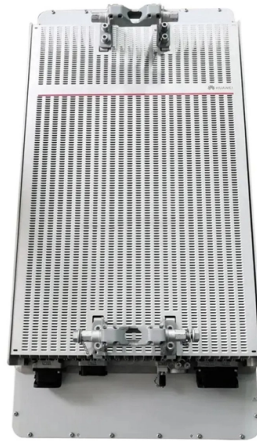

What level of protection is best for the distribution box

Overview

Consider your distribution boxes like protective clothing - heavy rain demands a raincoat, not a sweater Outdoor?

Skip directly to NEMA 3R minimum Indoor but dusty?