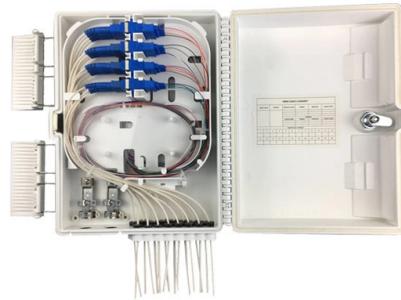

What are fiber optic cable tray equipment

Overview

Cable tray is a raceway system designed to protect and route fiber optic patch cords, multi-fiber cable assemblies and intrafacility fiber cable to and from fiber splice enclosures, fiber distribution frames and fiber optic terminal devices. Cable tray is a raceway system designed to protect and route fiber optic patch cords, multi-fiber cable assemblies and intrafacility fiber cable to and from fiber splice enclosures, fiber distribution frames and fiber optic terminal devices. AZE cable management system keeps your IT clean and neat. Ducting offers ideal solutions for optical raceway requirements and application with pleasing appearance and easy maintenance. I. Our Fiber Cable Tray System is a comprehensive raceway solution for data center, enterprise, central office, and mobile switching center applications. With a wide variety of accessories for mounting and connecting tray sections, Vericom offers a complete and configurable solution that will keep your fiber.

Apr 01, 2026

Fiber Cable Trays

Our Fiber Cable Tray System designed to route and protect fiber optic and high-performance copper cabling to or from network cabinets, distribution frames or other devices.

Optical Cable Tray | Fiber Guide | Ducting | Raceway System | AZE

Cable tray is a raceway system designed to protect and route fiber optic patch cords, multi-fiber cable assemblies and intrafacility fiber cable to and from fiber splice enclosures, fiber distribution frames ...

Jun 28, 2025

Fiber Cable Tray Ensures the Stability of Data Transmission

The fiber cable tray can provide fiber storage function as needed and meet the requirements for changing direction. Fiber cable trays can be installed in 3 ways: cabinet mounting, side mounting, ...