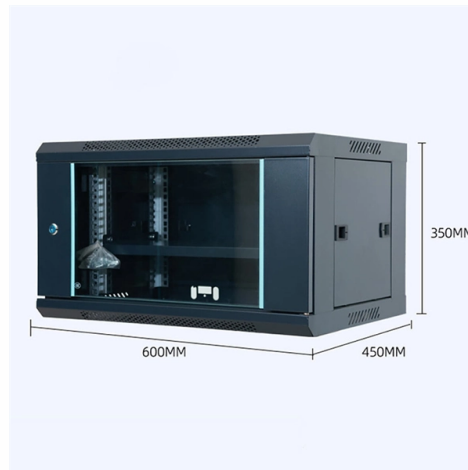

Installation of floor-mounted electrical distribution boxes on construction sites

Overview

Browse specifications, literature, drawings, videos and tools that make floor box planning and installation easy. See all our floor box models in one place, including recessed, rectangular, round, and more. Explore live demonstrations and instructional guides in our. Learn how to install a distribution box safely and correctly. It takes the incoming power and safely distributes it to different circuits throughout your building. OTICE - Top end of stakes must be below finished concrete and seal of unused conduit hub openings with reducer/closure plug LVENT CEMENT MANUFACTURER'S INSTRUCTIONS AND SAFETY PRE in 1 concrete Cover x h with rough floor surface. This article details the process of installing them, which helps you comprehend distribution boxes. Walker® electrical systems conform to and should be properly grounded in compliance with requirements of the current National Electrical Code or codes administered by local authorities. All electrical products may present a possible shock or fire hazard if improperly installed or used.