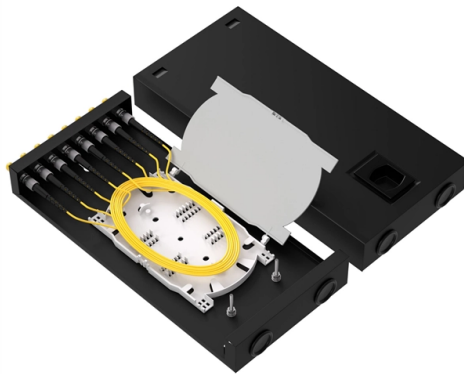

# How to install a 24-port network patch panel

## Overview

This video shows how to punch down 24 port patch panel (cat6 patch panel wiring) and also showing Live 15 U network rack mounted on wall equipped with d'link patch panel 24 port, network cable (cat 6 cable) manager and 24 port d'link network switch. So, you purchased all of your shielded solid copper Ethernet cable, shielded keystone jacks, termination tools, and are ready to get your installation started! Finally, a wired network to install your outdoor security cameras rather than relying upon potentially unreliable Wi-Fi. Did you. A patch panel is an essential component in networking, serving as a central point for connecting various network cables. Effective cable management is crucial for maintaining an o. Even as Wi-Fi 6E and Wi-Fi 7 push uplink bandwidth to 5G/10G and F. This installation guide focuses on what a patch panel does, patch panel installation basics, and how to connect patch panel to switch while keeping cabling. Ubiquiti, Ubiquiti Networks, and the Ubiquiti U logo are trademarks or registered trademarks of Ubiquiti Inc. in the United States and in other countries. All other trademarks are the property of their respective owners.