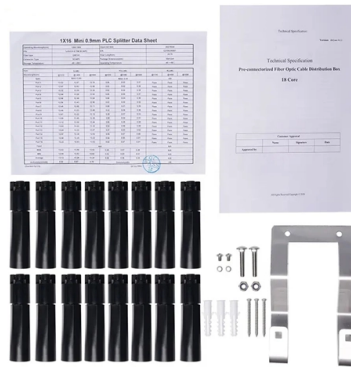

## Overview

Our guide delivers actionable, step-by-step best practices for rack layout, cable management, and patch panel installation. Following these steps helps you build a clean and efficient structured cabling system that simplifies maintenance and maximizes network performance. How to Install Fiber Optic Patch Panel Only by taking the proper steps can achieve a reliable network. A successful project begins with careful planning. Before a single cable is. In modern data centers, where high-speed and high-density connectivity is critical, organizing fiber optic patch panels effectively is essential for performance, scalability, and maintenance. Here's a step-by-step guide to help you properly arrange fiber optic patch panels in a data center. In this section, the common steps for connecting patch panels with fiber optic cables or network switches will be demonstrated.