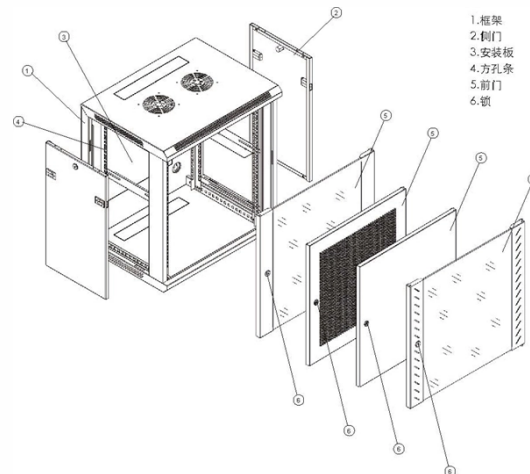

How many square millimeters is the cable for the distribution box

Overview

The calculated cable size is approximately 17. When sizing cables, it's easy to make mistakes that can compromise safety. This online Wire Size Calculator is designed for the convenient and accurate calculation of cable cross-sectional areas based on parameters such as power, voltage, and cable length. It helps determine the optimal cable cross-sectional area for the safe use of electrical appliances in a home or. Whether you're installing residential branch circuits, commercial power distribution, or industrial control wiring, mastering conduit fill calculations is essential for every electrical professional. This guide provides the charts, calculations, and practical examples you need to size conduits. Calculate minimum cable section for electrical installations What is Cable Section?

Cable section, also known as wire gauge or cross-sectional area, refers to the thickness of an electrical conductor measured in square millimeters (mm^2). Determinate conduit size, fill percentage, pulling tensions, cable sidewall pressure, and jam probability with the new Re 3TM Cable Pull Calculator. Summary: The National Electrical Code explains the Maximum Number of Wires that can be installed into a box, otherwise known as Box Fill. Adjustments are made for the ground wire as you will see in the.